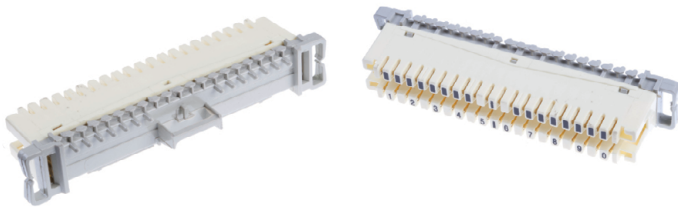

TAILED VOICE ADAPTORS

- » Plugs into an RJ45 socket converting it into a voice outlet for attachment of a telephone or fax.
- » Comes with a 10cm fly lead (other lengths available).
- » Available in PSTN Master, PABX Master, or secondary versions.

Part No:	Description:
NC-VA-MASTER	Full master tailed voice adaptor
NC-VA-SECONDARY	Secondary tailed voice adaptor
NC-VA-PABX	Pabx master – rj45 tailed voice adaptor

KRONE 10 PAIR CONNECTION STRIP

- » Comes as standard in cream.
- » Can be disconnected for testing.

Part No:	Description:
NC-237A	NET-C 10 pair connection strip

LABEL HOLDER FOR 237A STRIPS

- » Removeable for ease of mainatanence.
- » Easy to write on label

Part No:	Description:
NC-51A	NET-C Label holder for 237A strips