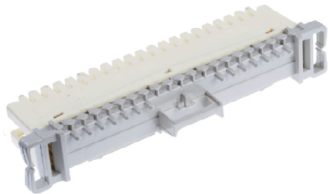

Voice Cable Accessories

TAILED VOICE ADAPTORS

- Plugs into an RJ45 socket converting it into a voice outlet for attachment of a telephone or fax.
- Comes with a 10cm fly lead (other lengths available).
- Available in PSTN Master, PABX Master, or secondary versions.

Part No:	Description:
NC-VA-MASTER	Full master tailed voice adaptor
NC-VA-SECONDARY	Secondary tailed voice adaptor
NC-VA-PABX	Pabx master – rj45 tailed voice adaptor

KRONE 10 PAIR CONNECTION STRIP

- Comes as standard in cream.
- Can be disconnected for testing.

Part No:	Description:
NC-237A	10 pair connection strip

LABEL HOLDER FOR 237A STRIPS

- Removeable for ease of maintenance.
- Easy to write on label

Part No:	Description:
NC-51A	Label holder for 237A strips