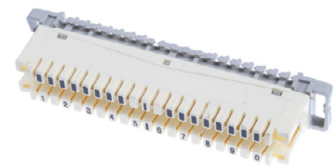

Voice Cable Accessories

TAILED VOICE ADAPTORS

- Plugs into an RJ45 socket converting it into a voice outlet for attachment of a telephone or fax.
- Comes with a 10cm fly lead (other lengths available).
- Available in PSTN Master, PABX Master, or secondary versions.

Part No:	Description:
NC-VA-MASTER	Full master tailed voice adaptor
NC-VA-SECONDARY	Secondary tailed voice adaptor
NC-VA-PABX	Pabx master – rj45 tailed voice adaptor

KRONE 10 PAIR CONNECTION STRIP

- Comes as standard in cream.
- Can be disconnected for testing.

Part No:	Description:
NC-237A	10 pair connection strip

LABEL HOLDER FOR 237A STRIPS

- Removeable for ease of maintenance.
- Easy to write on label

Part No:	Description:
NC-51A	Label holder for 237A strips