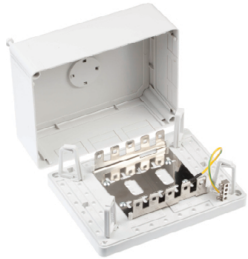

Connection Boxes

20 PAIR VOICE CABLE CONNECTION BOX

- Accepts up to two 237a style connection blocks.
- Available in internal and external.

Part No:	Description:
NC-CB-201A	20 pair internal connection box

50 PAIR VOICE CABLE CONNECTION BOX

- Accepts up to five 237a style connection blocks.
- Available in internal and external.

Part No:	Description:
NC-CB-251A	50 pair internal connection box
NC-CB-251A-EX	50 pair external connection box

100 PAIR VOICE CABLE CONNECTION BOX

- Accepts up to five 237a style connection blocks.
 - Available in internal and external.

Part No:	Description:
NC-CB-301A	100 pair internal connection box
NC-CB-301-EX	100 pair external connection box