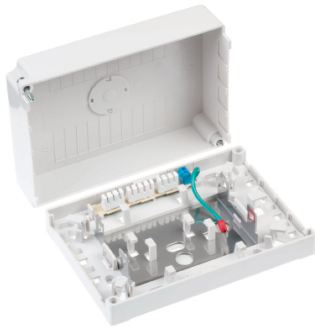

Connection Boxes

20 PAIR VOICE CABLE CONNECTION BOX

- Accepts up to two 237a style connection blocks.
- Available in internal and external.

Part No:	Description:
NC-CB-201A	20 pair internal connection box

50 PAIR VOICE CABLE CONNECTION BOX

- Accepts up to five 237a style connection blocks.
- Available in internal and external.

Part No:	Description:
NC-CB-251A	50 pair internal connection box
NC-CB-251A-EX	50 pair external connection box

100 PAIR VOICE CABLE CONNECTION BOX

- Accepts up to five 237a style connection blocks.
 - Available in internal and external.

Part No:	Description:
NC-CB-301A	100 pair internal connection box
NC-CB-301-EX	100 pair external connection box