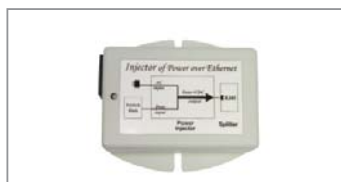

Notice:Please refer appendixes 1 to see network function specifications.
Design and specifications are subject to change without notice.

Peripheral Products

IJ1748D 17W(PoE Injector)